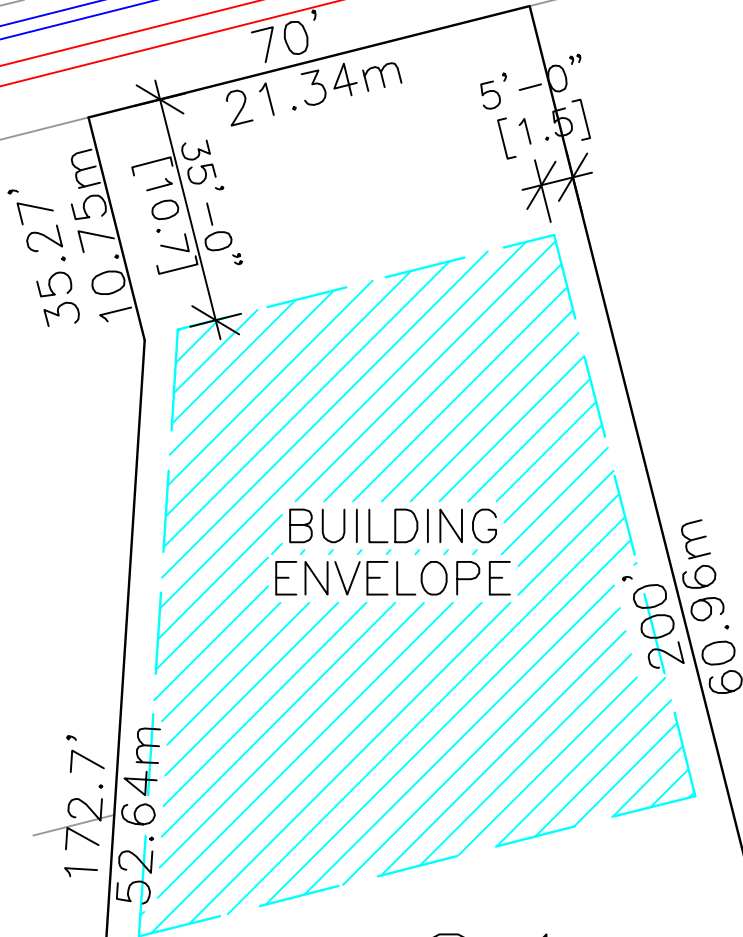

HOUSTON AVENUE

SIDEWALK

21

FINISHED GRADE  
AROUND HOME  
185.559m

EXISTING RESIDENTIAL

LOT 21 PHASE 1  
17 HOUSTON AVENUE  
TIMBERCREEK ESTATES

AREA: 18,372 sf  
1,706.76m<sup>2</sup>